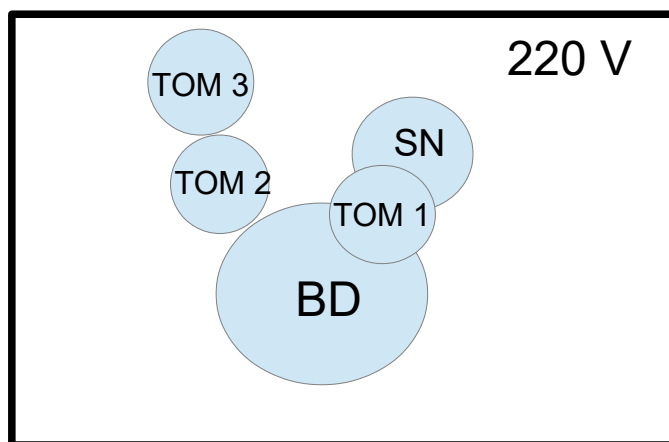

ASIMMY

Stage Map

220 V

Cymbals:

- Hi-hat
- Crashx2(18",20")
- Ride 20"
- China 18"
- Splash 10"

Drums:

- BD 22"
- SN 14"
- Tom 1 12"
- Tom 2 (Floor 14")
- Tom 3 (Floor 16")

RACK
Inputs:
1-16 to
splitter
and you get
Outputs in
our
splitter
from 2,4m
xlr
multicore.

220 V

GTR L.
VOX L.

Lead voc. (scream)

220 V

BASS
VOX C.

Lead voc. (clean)

220 V

GTR R.
VOX R.

Back-up voc. (clean)

Rack includes:

- Closed in-ear mon. System with Behringer X32 rack mixer, (in-ear freq. 823-865, 606-630, 863-865)
- Gtr gears (kemper&dvmark multiamp)
- Bass Di box
- Splitters for 16 channels
- Output multicord 2,4m from splitters