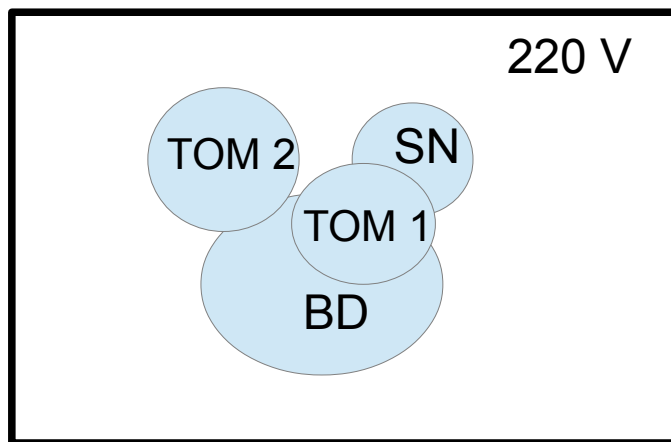

Stage Map

Cymbals:

- Hi-hat
- Crashx3(16",18",19")
- Ride 20"
- China 18"

Drums:

- BD 22"
- SN 14"
- Tom 1 12" , Tom 2 16"

220 V

RACK
Inputs:
1-2, 4-5 &
7-18 to
splitter
and you get
outputs our
splitter
from 2,4m
xlr
multicore.

220 V

GTR L.
VOX L.

Lead voc. (scream)

220 V

BASS
VOX C.

Lead voc. (clean)

220 V

GTR R.
VOX R.

Back-up voc. (clean)

Rack includes:

- Closed in-ear mon. System with Behringer X32 rack mixer, (in-ear freq. 823-865, 606-630, 863-865)
- Gtr gears (kemper&dvmark multiamp)
- Bass Di box
- Splitters for 16 channels
- Output multicord 2,4m from splitters