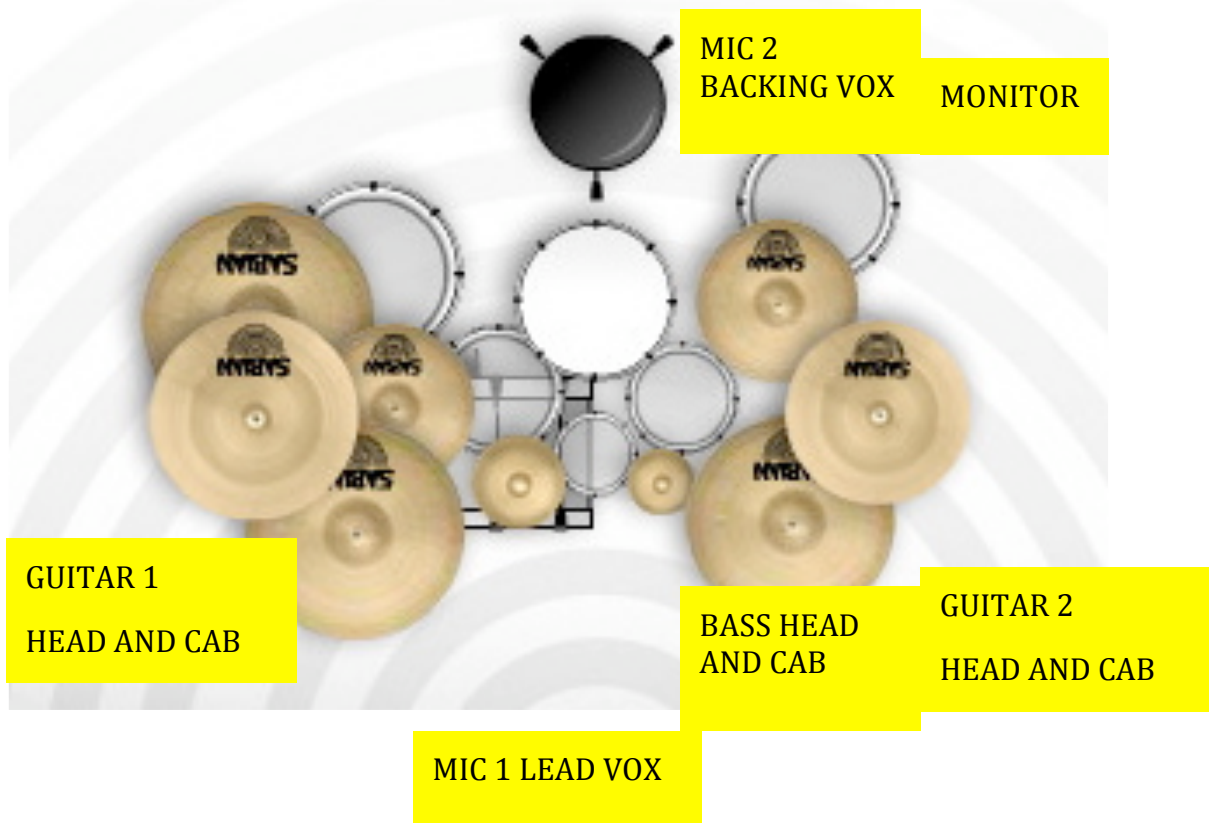

DAMNATIONS DAY STAGEPLAN

MONITOR	MONITOR X2	MONITOR
---------	------------	---------

DRUMS Preferred TAMA

CYMBALS Preferred SABIAN

8 inch Tom

14 inch Hi-Hats x 2

10 inch Tom

18 inch Crash

12 inch Tom

19 inch Crash

14 inch Floor Tom

20 inch Ride

16 inch Floor Tom00

16 inch China

14 inch Snare Drum

18 inch China

22 inch Bass Drum

6 inch Splash

7 inch Splash

1X LEAD VOX

1X BACKING VOX

1X BASS (1X DI)

2X GUITAR (1X DI)