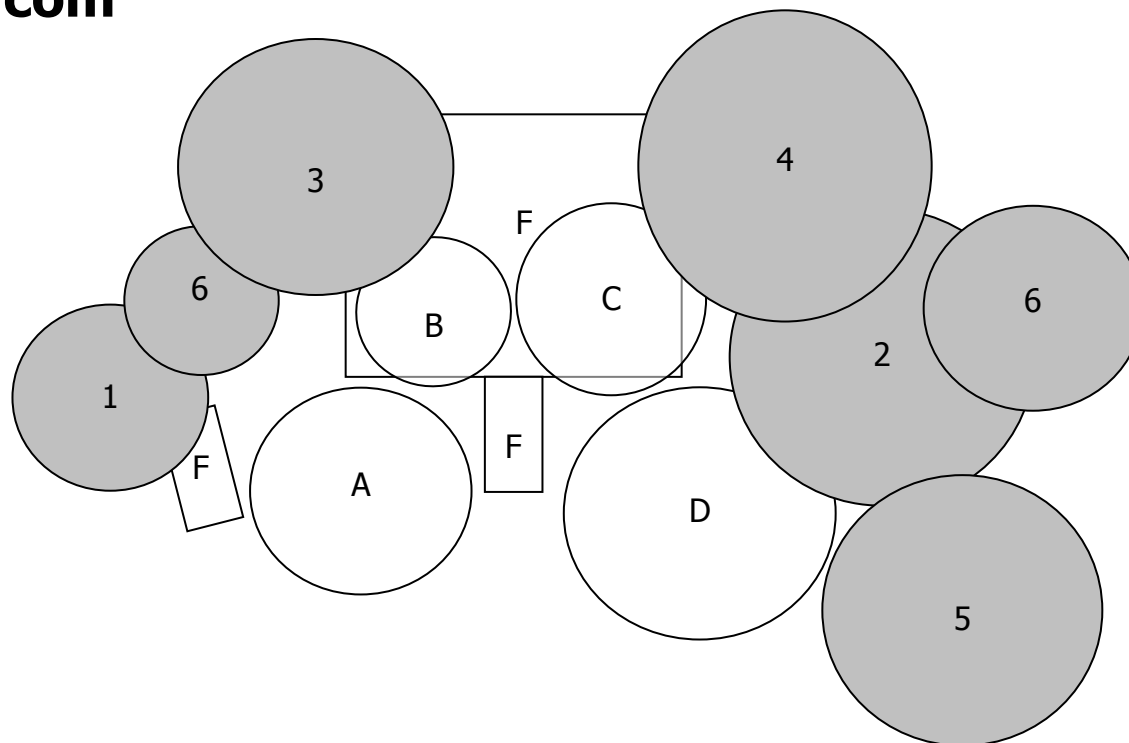

MATAN SHMUELY
matanshmuely@gmail.com

Gear & Setup

Drum Kit: PEARL Masters Maple

- A. Snare drum 14x6
 - B. Tom 10X9
 - C. Tom 12X10
 - D. Floor 16X16
 - E. Kick 22X18
 - F. Double Pedal
- All Hardware: Pearl

Drumsticks: WINCENT 5B

Cymbals: ISTANBUL

- 1. Hi-Hat 14
- 2. Ride 22
- 3. Crash 17
- 4. Crash 18
- 5. China 16
- 6. Splash 10
- 7. Second Hi-hat 14