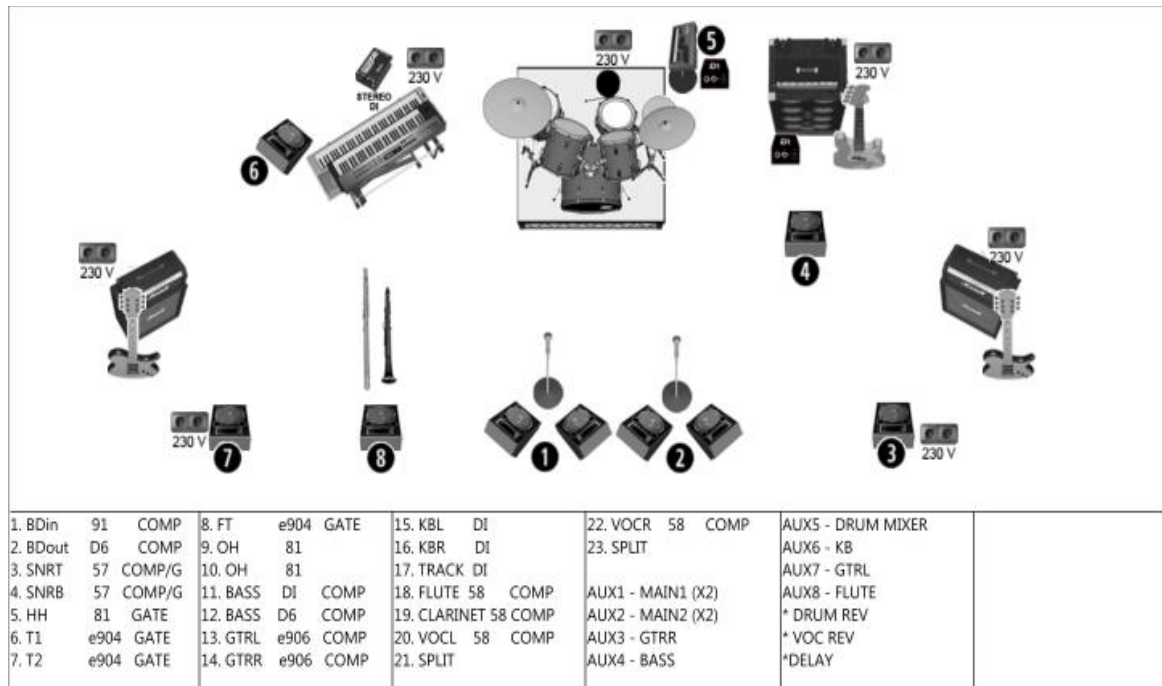

**SUBTERRANEAN MASQUERADE  
STAGEPLOT AND INPUT/OUTPUT LIST**

**Sound Engineer:**

Yaniv Samuel

[Yanivsamuel@gmail.com](mailto:Yanivsamuel@gmail.com)

+972 509293100

**Booking / Management:**

Intromental Worldwide